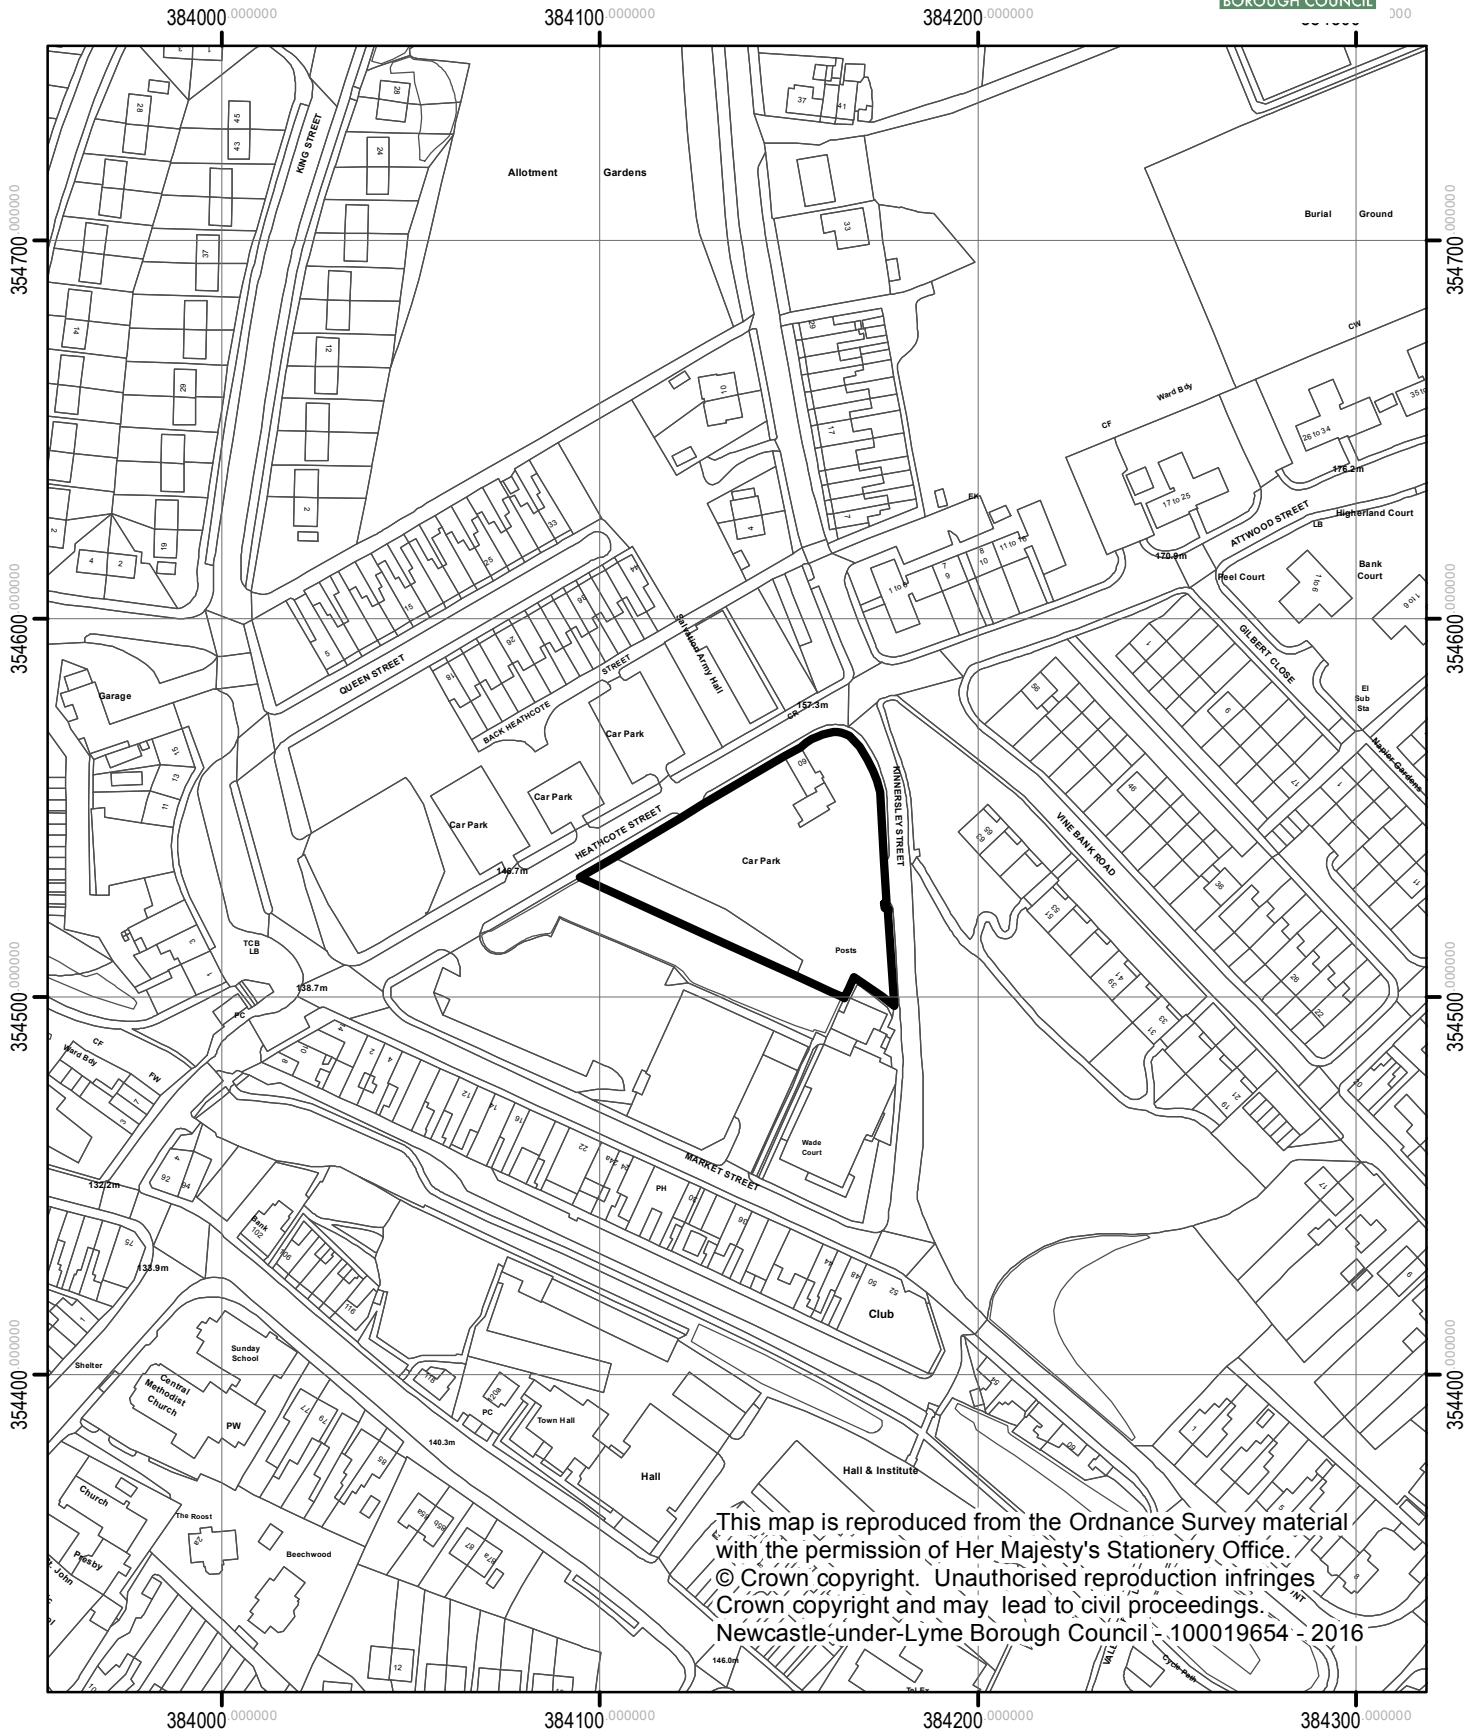

# Corner of Heathcote Street and Kinnersley Street, Kidsgrove 17/00552/FUL

This map is reproduced from the Ordnance Survey material with the permission of Her Majesty's Stationery Office.  
© Crown copyright. Unauthorised reproduction infringes Crown copyright and may lead to civil proceedings.  
Newcastle-under-Lyme Borough Council - 100019654 - 2016